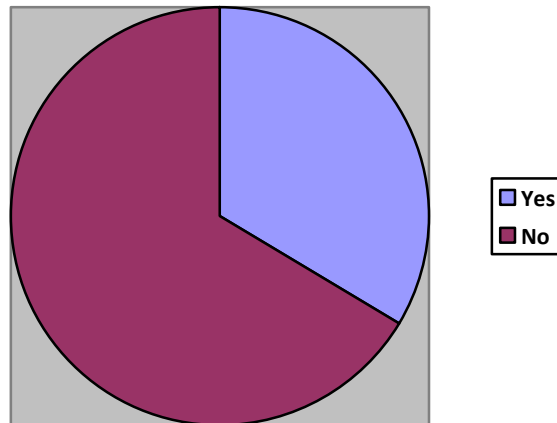

YOUTH AGENDA SMS POLL REPORT ON YOUTH MEMBERSHIP IN POLITICAL PARTIES

Issue: *Political parties*

Period: *December 2011 – January 2012*

Question: *Are you a registered member of a political party?*

Total responses: 90

Yes: 28

No: 55

Some of the reasons given for not being registered members were:

- Not yet/yet to decide – Indicating intention in future to register
- Just members and not yet registered
- There is no party good enough to stand the test of time
- Kenya still has political, tribal chieftaincy.
- Political parties only use youth as vessels and for cheers
- We lack visionary and focused political parties and leaders
- Wish to be registered but do not know how and need help
- Parties have those who own them but they use young people for their growth.
- Right now focusing on how to get money to boost business
- Existing youth outfits are not in touch with the rural youth
- Political party youth leagues are only active during elections due to hand outs